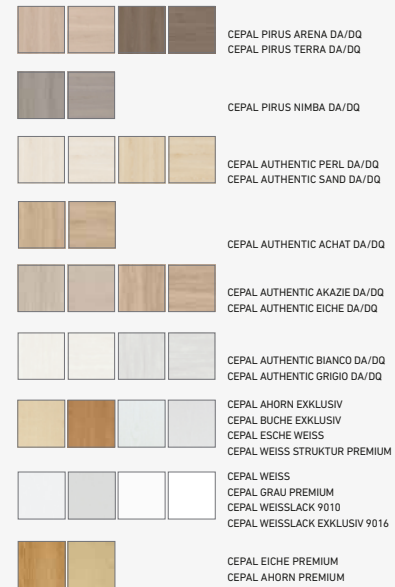

Oberflächen | Surfaces

CEPAL