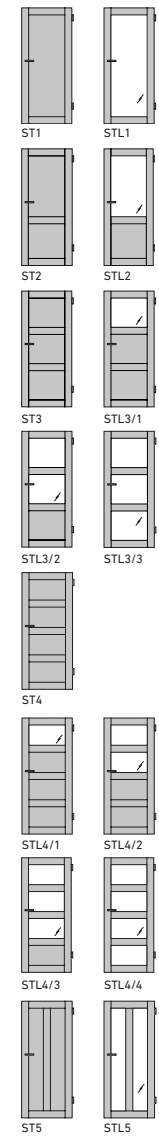

FURNIER

DEKOR

LACK

STILTÜREN
STYLISTIC DOORS

SYLT
SYLT