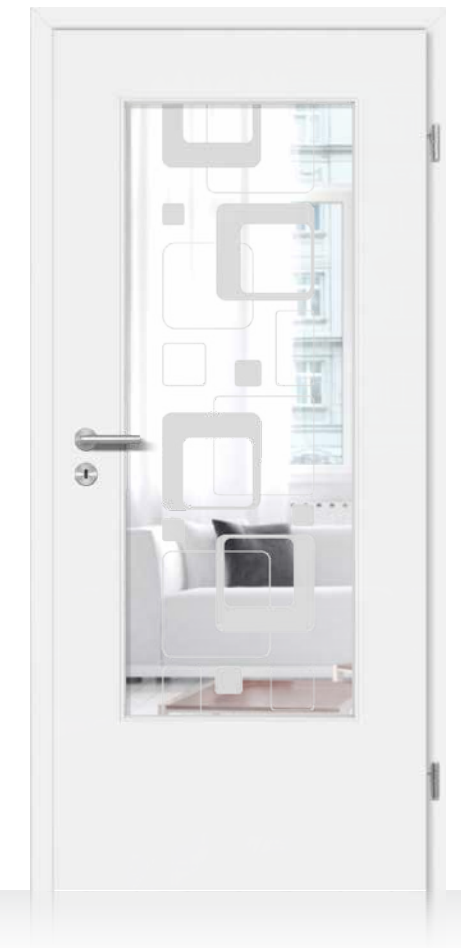

2 **MODELL:** NT-LA4S-DA, CEPAL WEISSLACK 9010
GLAS: LINEA 2, Siebdruck-Veredelung
BESCHLAG: RAVENNA, Standard-Rosette, mit Schlüssel-Rosette
MODEL: NT-LA4S-DA, CEPAL WHITE VARNISH 9010
GLASS: LINEA 2, Screenprint finish
FITTING: RAVENNA, Standard rosette, with keyhole rosette

2 **MODELL:** NT-LA-DA, CEPAL WEISSLACK 9010
GLAS: SEVENTY, Siebdruck-Veredelung
BESCHLAG: RAVENNA, Flach-Rosette, mit Schlüssel-Rosette
MODEL: NT-LA-DA, CEPAL WHITE VARNISH 9010
GLASS: SEVENTY, Screenprint finish
FITTING: RAVENNA, Standard rosette, with keyhole rosette