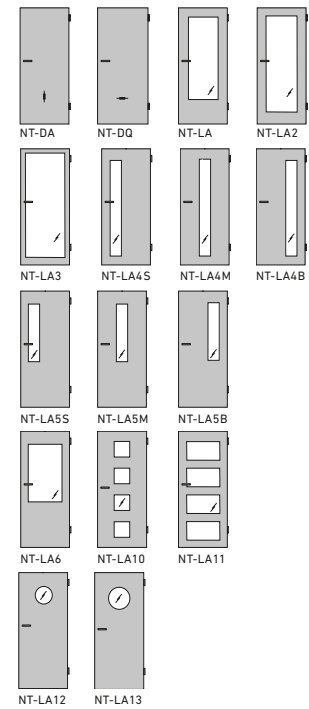

NORMTÜREN
STANDARD DOORS

NORMTÜREN
STANDARD DOORS