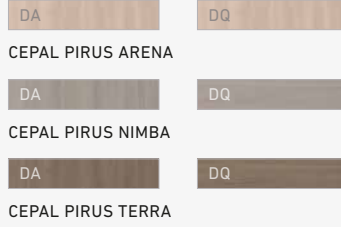

2 **MODELL:** NT-DA, CEPAL AUTHENTIC AKAZIE
BESCHLAG: QUADRAL-Inlay, Flach-Rosette, mit Schlüssel-Rosette
MODEL: NT-DA, CEPAL AUTHENTIC ACACIA
FITTING: QUADRAL-Inlay, Flat rosette, with keyhole rosette

Oberflächen | Surfaces

Beschlag RAVENNA | Fitting

Wählbar als Flach- oder Standard-Rosette

Appetit auf Trend

Trend is more

Trendige Leichtigkeit und edler Look durch dezente Maserung in Birnbaum-Optik.
Discreet grain in pear finish for trendy lightness and a classy look.