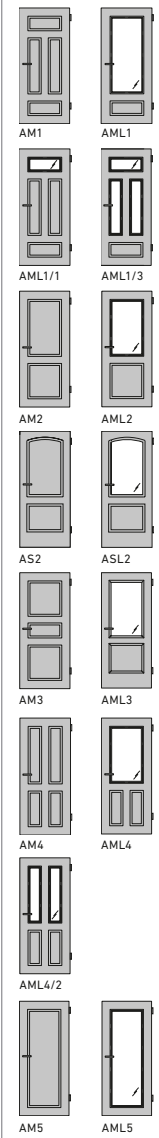

AMRUM
AMRUM